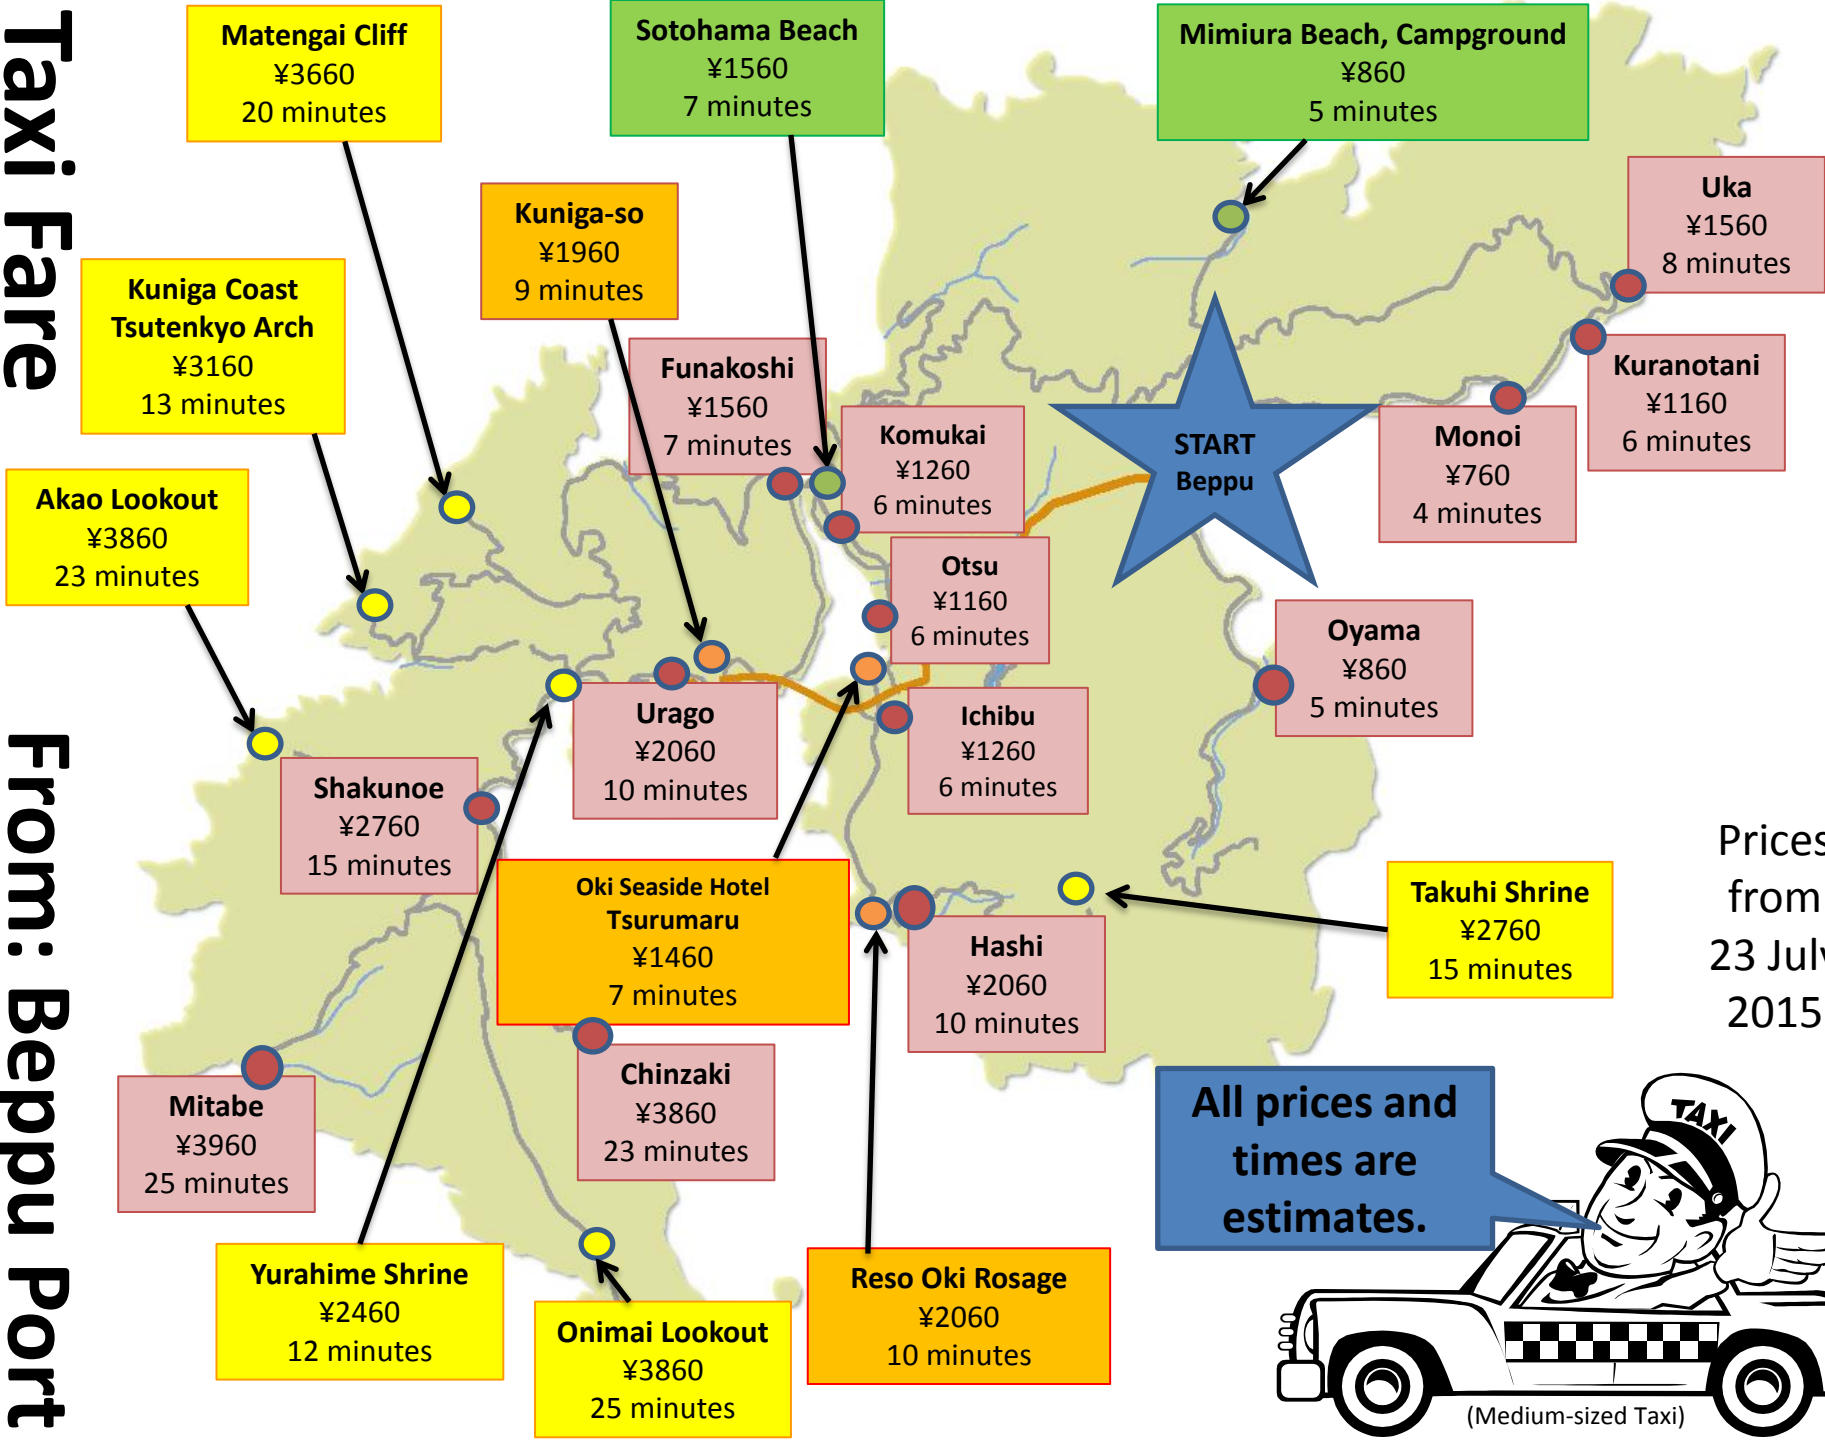

Taxi Fare

From: Beppu Port

Prices from 23 July 2015

All prices and times are estimates.