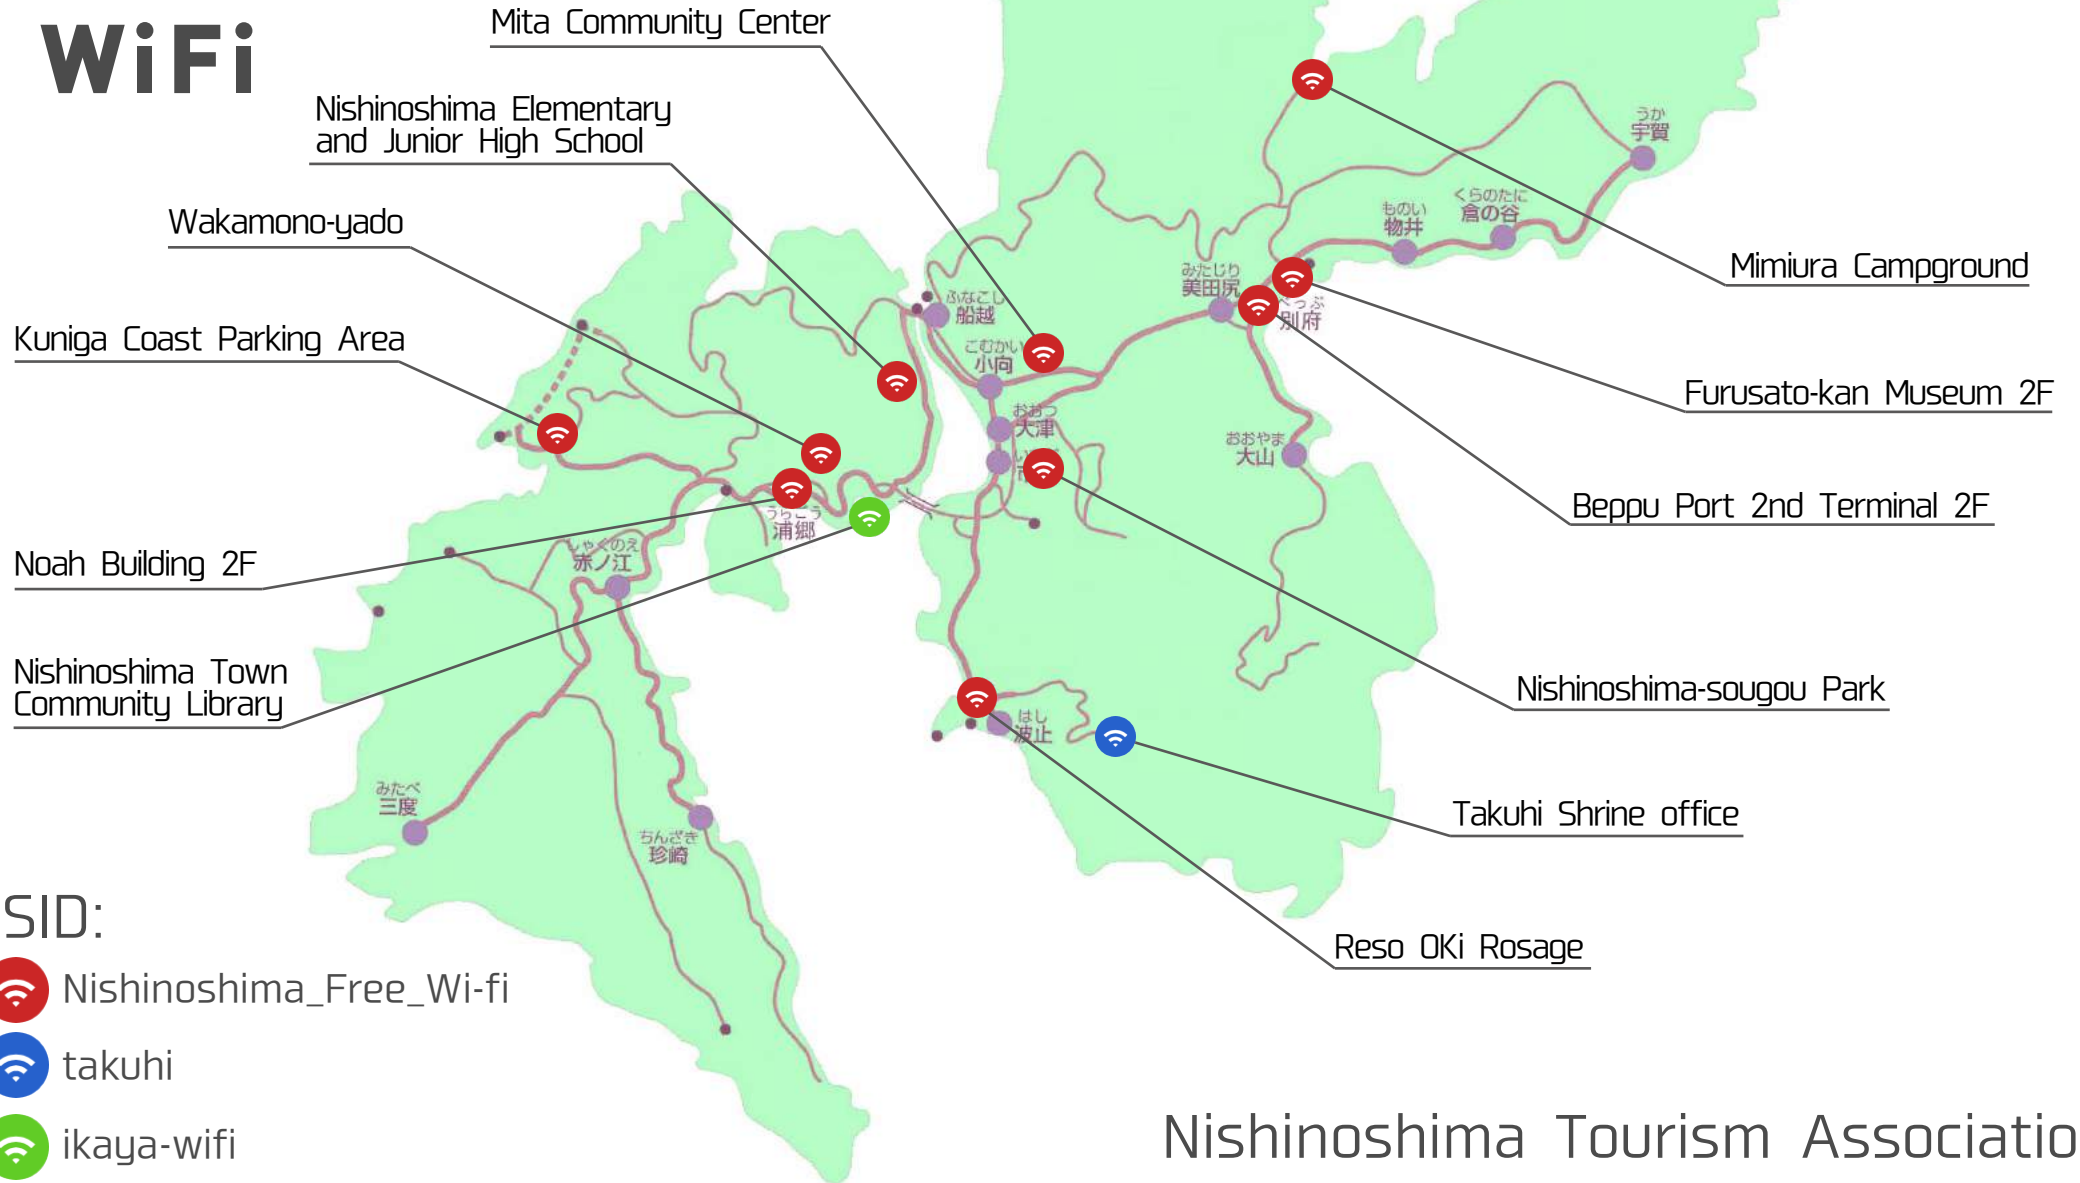

Nishinoshima Free WiFi Map

WiFi

SSID:

- Nishinoshima_Free_Wi-fi
- takuhi
- ikaya-wifi